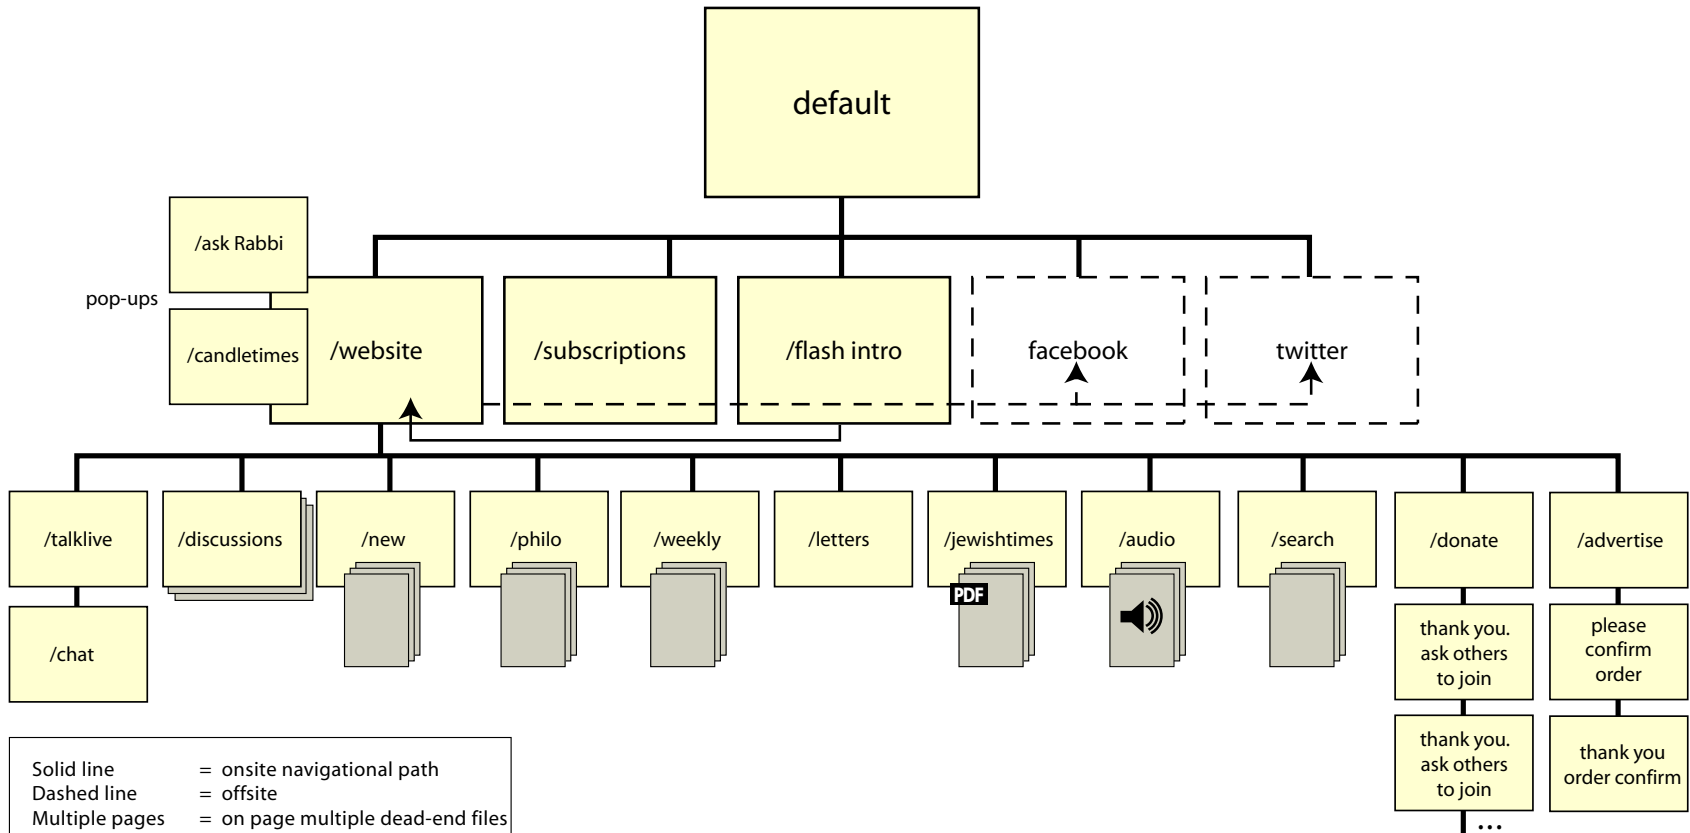

# Mesora-Wires

# Mesora-Flow

Solid line = onsite navigational path  
 Dashed line = offsite  
 Multiple pages = on page multiple dead-end files  
 ... = endless routine  
 info@NYDesign.com (516)569-8888