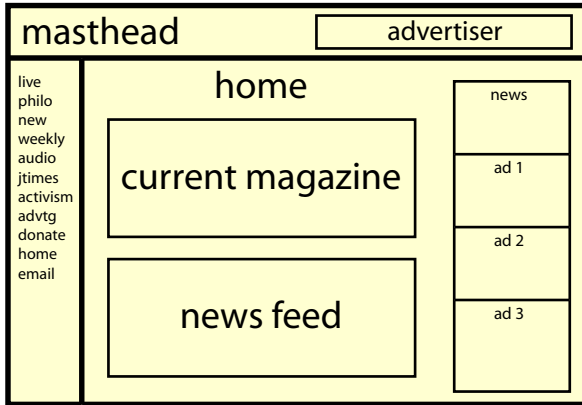

# Mesora-Wires

# Mesora-Flow

Solid line = onsite navigational path  
 Dashed line = offsite  
 Multiple pages = on page multiple dead-end files  
 ... = endless routine  
 info@NYDesign.com (516)569-8888