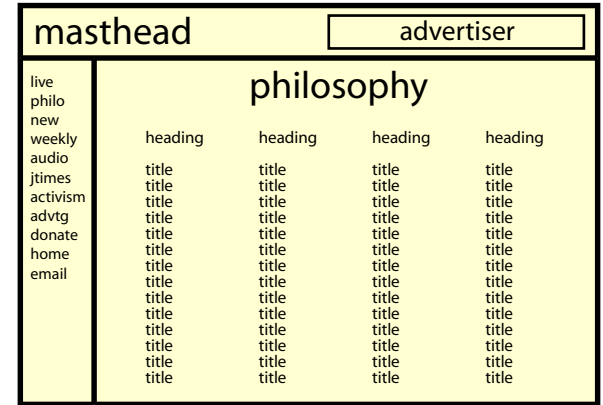

# Mesora-Wires

# Mesora-Flow

Solid line = onsite navigational path  
 Dashed line = offsite  
 Multiple pages = on page multiple dead-end files  
 ... = endless routine  
 info@NYDesign.com (516)569-8888